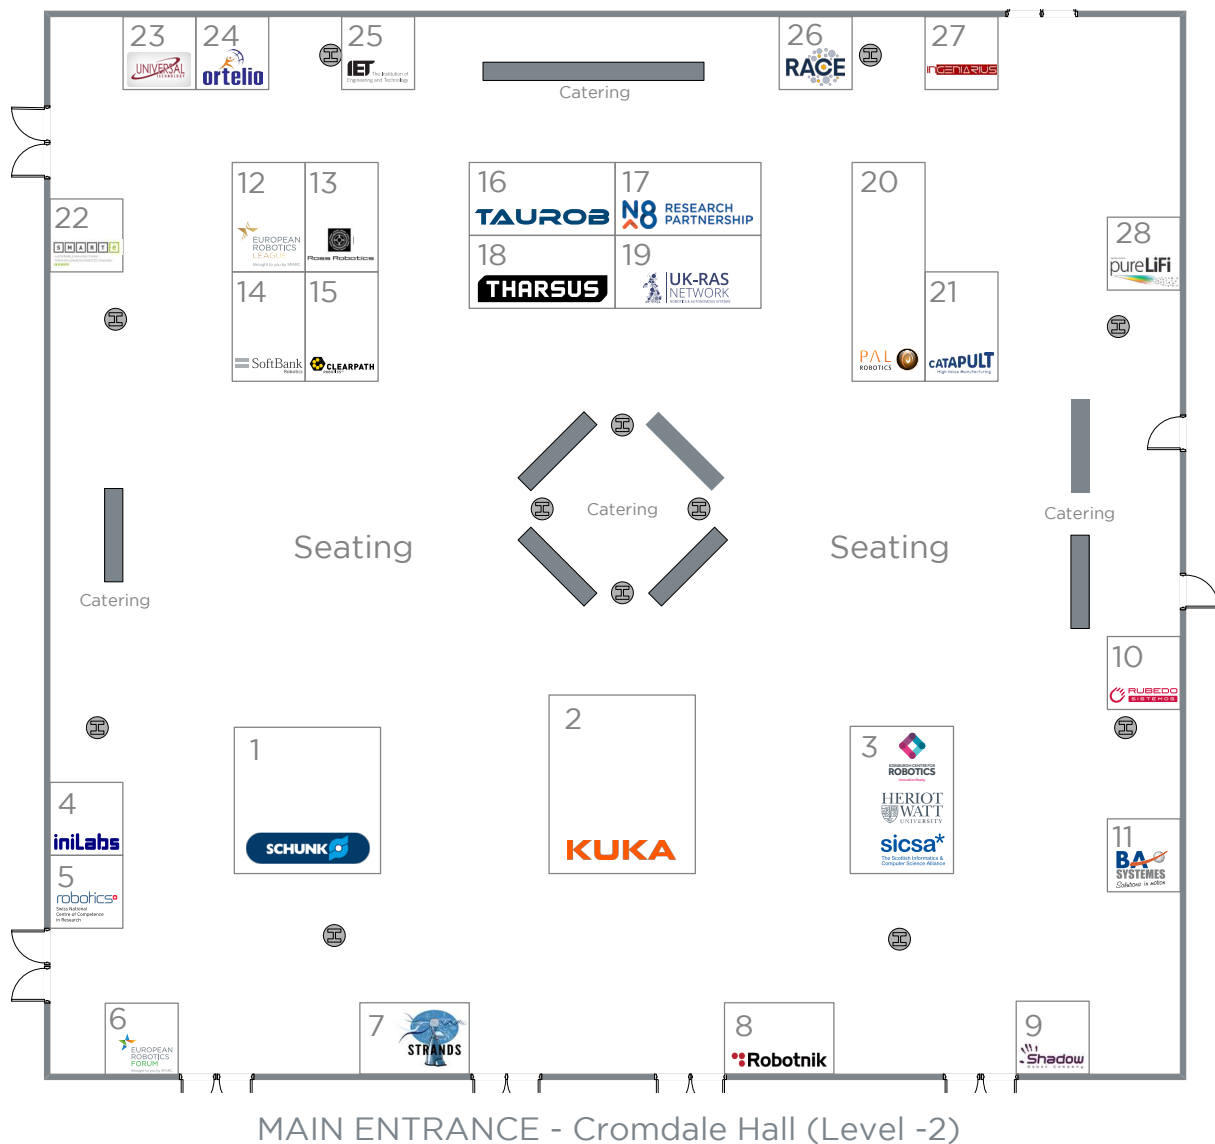

FLOOR PLAN - Exhibition layout

MAIN ENTRANCE - Cromdale Hall (Level -2)

01	SCHUNK	15	Clearpath Robotics
02	KUKA AG	16	taurob GmbH
03	Edinburgh Centre for Robotics, Heriot Watt University, SICSA Cyber Physical Systems	17	N8 Research Partnership
04	iniLabs GmbH	18	Tharsus Group
05	NCCR Robotics	19	EPSRC UK-RAS Network
06	European Robotics Forum 2018	20	PAL Robotics
07	The STRANDS Project	21	High Value Manufacturing Catapult
08	Robotnik Automation	22	SMART-E Marie Curie ITN
09	Shadow Robot Company Ltd	23	UT.com
10	Rubedo Sistemas	24	Ortelio
11	BA Systèmes	25	The Institution of Engineering and Technology
12	European Robotics League (ERL)	26	UKAEA RACE
13	Ross Robotics Limited	27	INGENIARIUS
14	Softbank Robotics	28	Pure Li-Fi

This floorplan reflects the status of 16th March 2017.